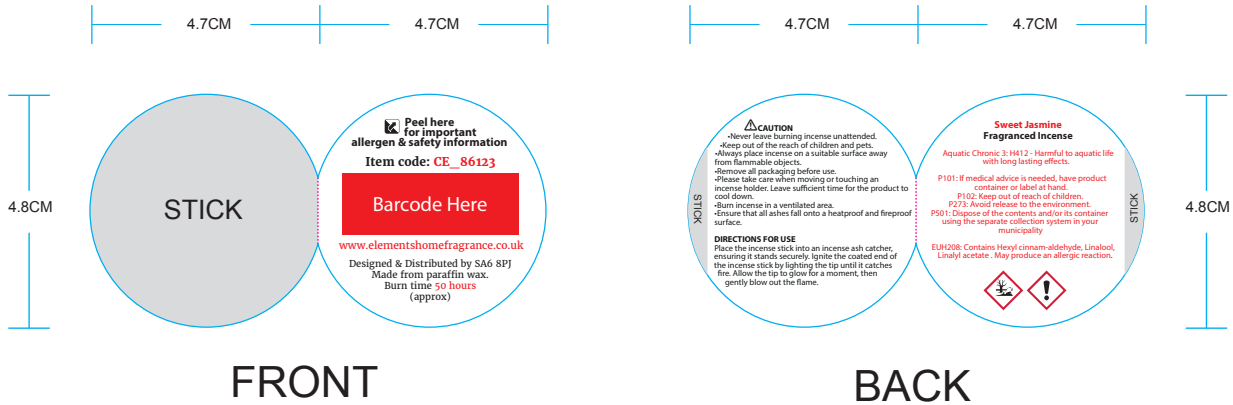

Incense warning - Cone

⚠ CAUTION

- •Never leave burning incense unattended.
- •Keep out of the reach of children and pets.
- •Always place incense on a suitable surface away from flammable objects.
- •Remove all packaging before use.
- •Please take care when moving or touching an incense holder. Leave sufficient time for the product to cool down.
- •Burn incense in a ventilated area.
- •Ensure that all ashes fall onto a heatproof and fireproof surface.

⚠ WARNING: May cause irritation if in direct contact with eyes.

DIRECTIONS FOR USE

Place the incense cone into an incense holder, ensuring it stands securely. Ignite the top end of the incense cone by lighting the tip until it catches fire. Allow the tip to glow for a moment, then gently blow out the flame. Enjoy the fragrant aroma as the incense cone releases its scent into the air.

Change all information highlighted in RED

2 pictograms below. If the product is not classified as hazardous according to GB CLP Regulation. Please remove pictograms below accordingly.

Include if there is CLP Info. Harmful to aquatic life with long lasting effects.

Include if there is a precautionary statement/Supplementary information (Allergens),

- ← Sweet Jasmine
  Fragranced Candle
- ← Incentive Scent
- ← Aquatic Chronic 3: H412 - Harmful to aquatic life with long lasting effects.
- ← CLP Info
- ← P101: If medical advice is needed, have product container or label at hand.
- ← P102: Keep out of reach of children.
- ← P273: Avoid release to the environment.
- ← P501: Dispose of the contents and/or its container using the separate collection system in your municipality.
- ← Precautionary statements
- ← EHQ208: Contains Hexyl cinnamyl aldehyde, Linalool, Linalyl acetate. May produce an allergic reaction.
- ← Supplementary information (Allergens)